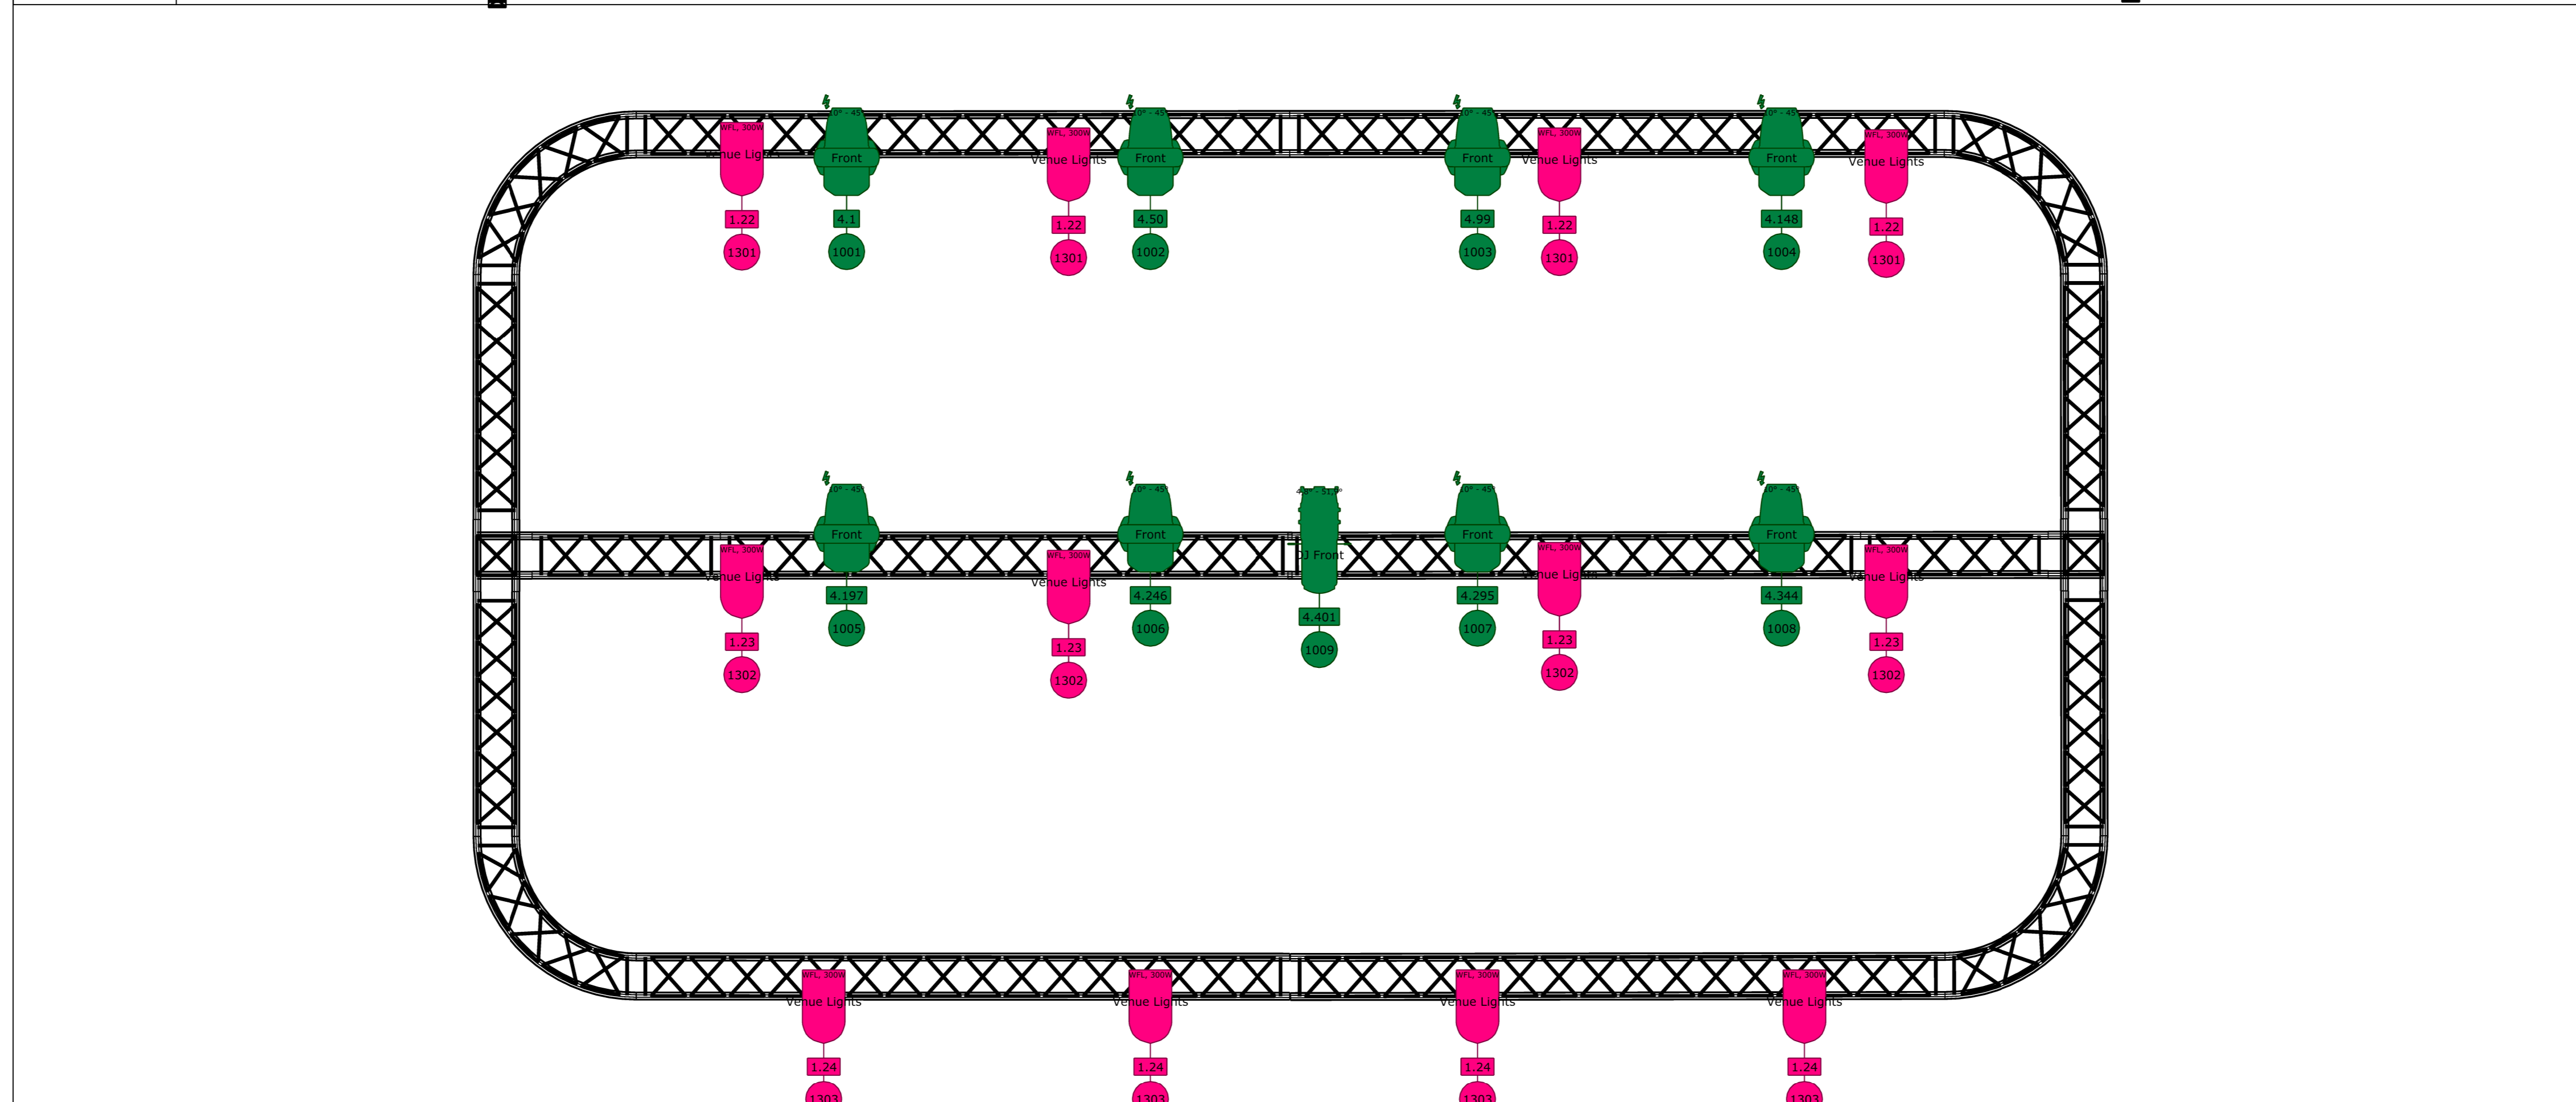

NOTE
Truss trim heights are exaggerated to show fixture information.

Project Bud stage Season 2024 - 2025		Project date 03/09/2024		File name Metropool - Bud Stage Season 2024 -		Document name Top View DMX			
Project location Metropool - Bud Stage		Drawing version V1		Fixture Types					
Client Metropool		Drawing author D.Moldovan		Par 64 (16) Par 56 Short (12)	Robin LEDBeam 350 (12) Robin Viva CMY (12)	Robin LEDBeam 150 RGBW (12) Robin T1 Profile (8)	Strike 1 (6) Atomic 3000 LED (4)	Par 16 (2) ATMe, Viper 2.6 (2)	Robin T11 Profile (1)