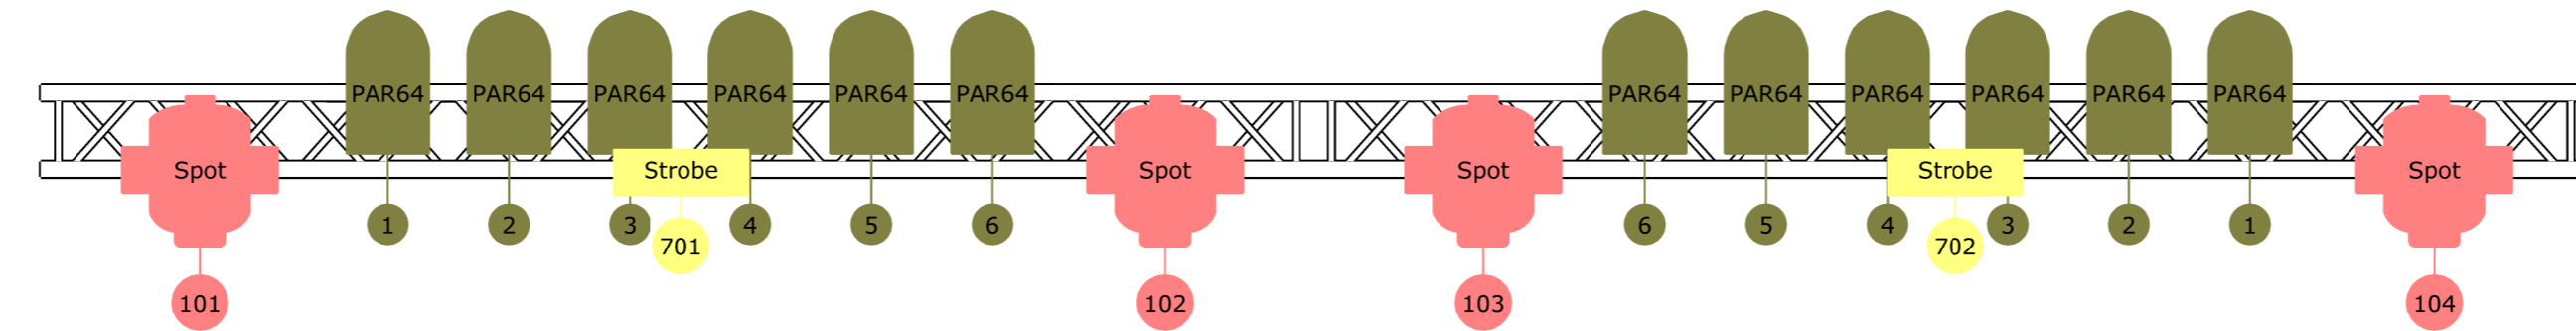

**NOTE**

Truss trim heights are exaggerated to show fixture information.

Project

**Saxion Stage**

Project location

**Metropool Enschede**

Project date

**12-10-2022**

Client

**Metropool**

Drawing author

**Dion Moldovan**

Drawing version

**Current**

**Fixture Types**

Par 64 (24)

**Top View DMX**