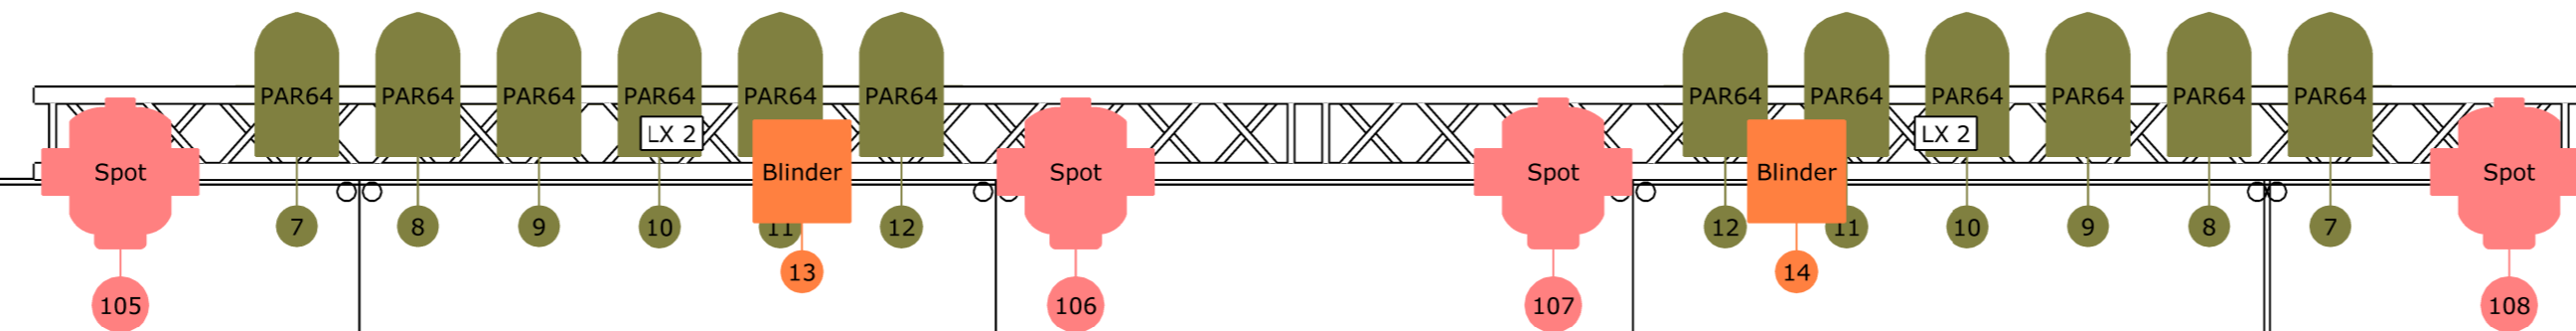

**NOTE**

Truss trim heights are exaggerated to show fixture information.

Project

**Saxion Stage**

Project location

**Metropool Enschede**

Project date

**12-10-2022**

Client

**Metropool**

Drawing author

**Dion Moldovan**

Drawing version

**Current**

**Fixture Types**

Par 64 (24)

Robin Viva CMY (12)

Europe DW 105 (6)

Robin LEDBeam 150 RGBW (4)

Blinder-4 (2)

Atomic 3000 LED (2)

File name

**Saxion Stage.c2p**

Document name

**Top View DMX**