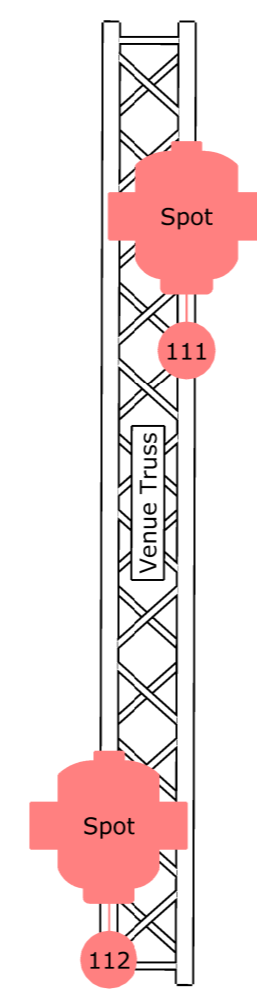

**NOTE**

Truss trim heights are exaggerated to show fixture information.

Project

**Saxion Stage**

Project location

**Metropool Enschede**

Project date

**12-10-2022**

Client

**Metropool**

Drawing author

**Dion Moldovan**

Drawing version

**Current**

**Fixture Types**

Par 64 (24)

Robin Viva CMY (12)

Europe DW 105 (6)

Robin LEDBeam 150 RGBW (4)

Blinder-4 (2)

Atomic 3000 LED (2)

File name

**Saxion Stage.c2p**

Document name

**Top View DMX**