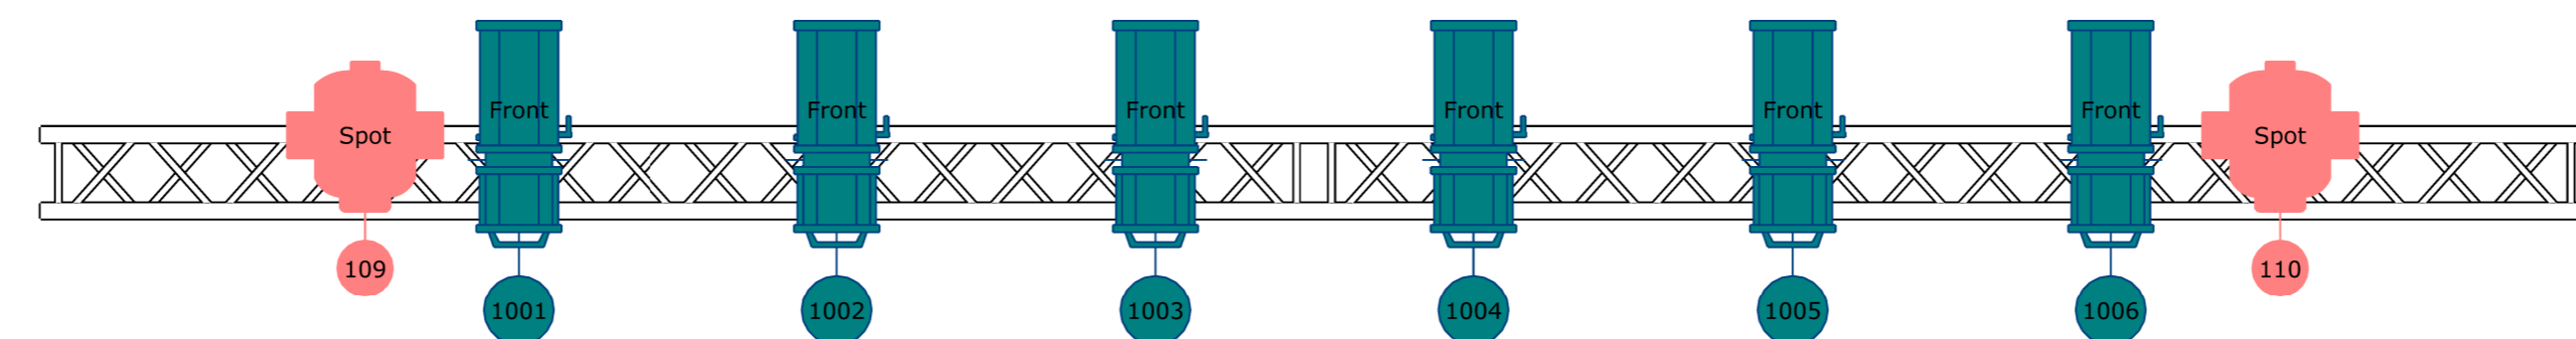

**NOTE**

Truss trim heights are exaggerated to show fixture information.

Project

**Saxion Stage**

Project location

**Metropool Enschede**

Project date

**12-10-2022**

Client

**Metropool**

Drawing author

**Dion Moldovan**

Drawing version

**Current**

**Fixture Types**

Par 64 (24)

**Top View DMX**